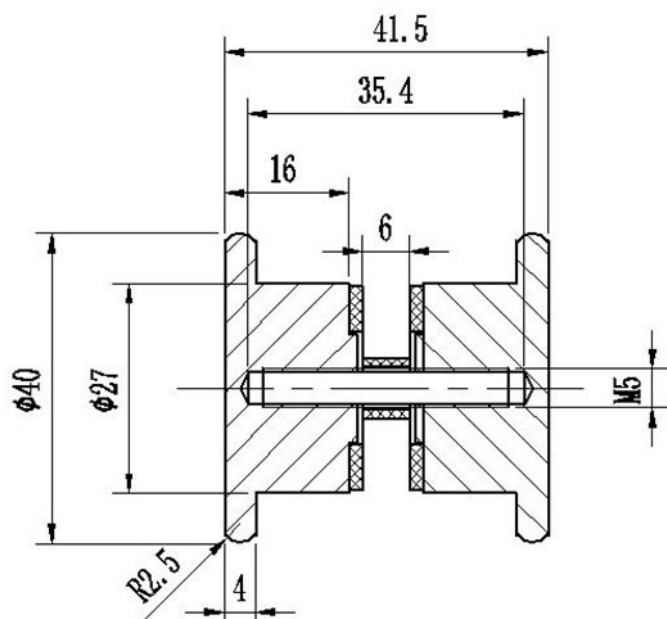

PRODUCT SHEET

Description:

Brass Door Knob "Kiel", $\varnothing 40$ mm, CPL, 6-12mm Glass, Drill Hole $\varnothing 8$ mm - Recommended $\varnothing 10$ mm

Item number:

15.24.090-2

Units	Box	Carton	HS Code	Barcode
Pair	1	50	8302415000	 5704866502931

SISO A/S
Mileparken 11
DK-2740 Skovlunde
Denmark
VAT: DK 24786013

Phone +45 45 830 900
www.siso.dk
siso@siso.dk

Danske Bank
Nytorv Branch
Copenhagen
SWIFT: DABADKKK

Account no.
4180 3112 112936
IBAN Account
DK7230003112112936